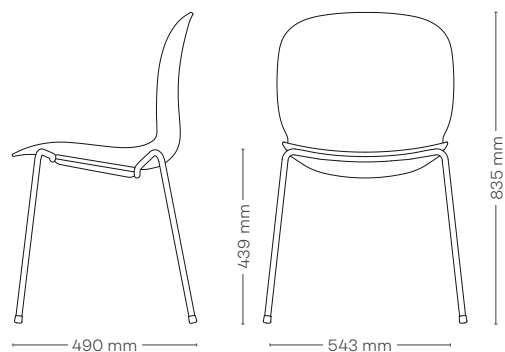

Model

6050 RBM Noor chair with polypropylene shell on 4 leg tubular steel base

6055 RBM Noor with 3D veneer shell (Oak or dark stained Oak) on 4 leg tubular steel base

Upholsteries are available on seat (S), seat/back (SB) for model 6050 and 6055. Fully upholstered (F) (selected fabrics) for 6050.

Product specification

- 6-8 mm polypropylene (PP) or 6.7 mm 3D veneer shell, in various colours
- Weight: 5.7 kg (model 6050), 4.7 kg (model 6055)
- 4 leg tubular steel frame (16 x 2 mm) in various colours
- Stackable up to 10 chairs (unupholstered models)
  - 5 chairs with armrests
- Tested in accordance with EN 16139, EN 1729 (model 6050), BIFMA (USA) and Möbelfakta (Sweden)
- GREENGUARD Gold certified
- Environmental Product Declaration (EPD)
  - Model 6050: 16.3 kg CO₂-eq, model 6055: 10.3 kg CO₂-eq

Accessories/options

- Dark stained oak 3D veneer shell for: 6055, 6055S, 6055SB
- Table suspension for RBM Noor on RBM Eminent table

4107 RBM Noor armrests in matching colours to frame, pair

99000005 RBM Row connection device

31049-02 Felt glides, grey

31049-01 Felt glides, black

149285 Chair trolley for up to 10 chairs

S = standard collection (colours/fabrics) – delivery time from factory within 15 working days

E = extended collection (colours/fabrics) – delivery time from factory within 30 working days

See RBM price list for further details

RBM by Flokk

flokk.com