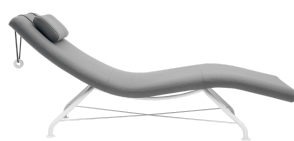

Product Information

Last update: 2. May 2022

**SOFT
LINE**

SENSE

Art. no.: 2-406

Description:

An elegant sculpture SENSE is a first-class lounge chair with a stylish look. Modern and minimalistic – and at the same time, comfortable and relaxing. A pleasure to look at and to lounge in.

Dimensions (cm):

Relax chair	
Art. no.:	2-406
Length:	63
Depth:	180
Height:	73
Seat height:	34
Seat depth:	106
Bed:	180x63
Colli:	1
Colli info	
Packing dimensions:	63x32.5x185
Volume:	0.38 m ³
Weight (net):	19.12 kg
Weight (gross):	23.50 kg
Packing	
Cardboard:	7 mm
Cardboard total:	3.82 kg
Plastic foil:	80 µm
Plastic total:	0.56 kg

Cushion:
K23 polyether foam w/100 gr. fibres.

Polyether foam complies with Öko-Tex Standard 100.

Frame

Metal frame with metal slats.

Legs

Chrome.

Country of Origin

Denmark