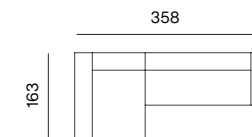

SEAT M 98, SEAT XL 65, BACKREST S HIGH, BACKREST XL HIGH
dimensions w 293 x d 163 x h 70 cm

SEAT M 98, SEAT XL 65, BACKREST S HIGH, BACKREST L LOW, BACKREST XL HIGH (OPTION A)
dimensions w 325 x d 163 x h 70 cm

SEAT S 98 (2X), SEAT M 98 (2X), SEAT XL 65 (2X), BACKREST XL HIGH (2X)
dimensions w 390 x d 293 x h 70 cm

SEAT XL 65, BACKREST S LOW, BACKREST XL HIGH
dimensions w 228 x d 98 x h 70 cm

SEAT XL 65, BACKREST S LOW, BACKREST XL HIGH
dimensions w 228 x d 98 x h 70 cm

SEAT XL 65, BACKREST S LOW (2X), BACKREST XL HIGH
dimensions w 260 x d 98 x h 70 cm

SEAT M 98, SEAT XL 65, BACKREST S HIGH, BACKREST L LOW, BACKREST XL HIGH (OPTION B)
dimensions w 325 x d 163 x h 70 cm

SEAT M 98, SEAT XL 65, BACKREST S HIGH, BACKREST S LOW, BACKREST L LOW, BACKREST XL HIGH
dimensions w 358 x d 163 x h 70 cm

SEAT M 98, SEAT M 130, SEAT XL 65, BACKREST S HIGH, BACKREST M HIGH, BACKREST XL HIGH
dimensions w 358 x d 293 x h 70 cm