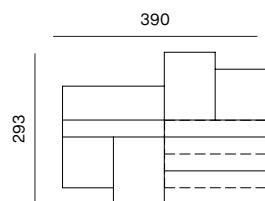

SEAT M 98, SEAT XL 65, BACKREST S HIGH, BACKREST S LOW, BACKREST L LOW, BACKREST XL HIGH
dimensions w 358 x d 163 x h 70 cm

SEAT M 98, SEAT M 130, SEAT XL 65, BACKREST S HIGH, BACKREST M HIGH, BACKREST XL HIGH
dimensions w 358 x d 293 x h 70 cm

SPECIFICATIONS AND TECHNICAL DRAWING

2SEATER, SEAT S 98, BACKREST S HIGH, BACKREST M LOW
 dimensions w 325 x d 130 x h 70 cm

2SEATER, SEAT S 98, BACKREST S HIGH, BACKREST S LOW
 dimensions w 325 x d 130 x h 70 cm

2SEATER, SEAT S 98, BACKREST S HIGH, BACKREST S LOW, BACKREST M LOW
 dimensions w 358 x d 130 x h 70 cm

2SEATER, SEAT S 98, SEAT M 98, BACKREST S HIGH (2X)
 dimensions w 390 x d 163 x h 70 cm

CHAISE LONGUE 98, SEAT S 98, SEAT XL 65, BACKREST S HIGH, BACKREST XL HIGH
 dimensions w 390 x d 163 x h 70 cm
 opened: w 390 x d 195 x h 70 cm

2SEATER, CHAISE LONGUE 98, SEAT S 98, BACKREST S HIGH
 dimensions w 390 x d 163 x h 70 cm
 opened: w 390 x d 195 x h 70 cm

2SEATER, SEAT S 98 (2X), SEAT M 98 (2X), SEAT XL 65, BACKREST XL HIGH
 dimensions w 390 x d 293 x h 70 cm