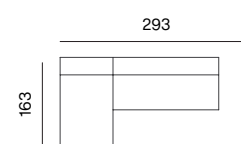

2SEATER, BACKREST S LOW (OPTION B)
dimensions w 228 x d 98 x h 70 cm
opened: w 228 x d 130 x h 70 cm

2SEATER, BACKREST S LOW (2X)
dimensions w 260 x d 98 x h 70 cm
opened: w 260 x d 130 x h 70 cm

SEAT S 98, SEAT M 98, SEAT XL 65, BACKREST S HIGH (2X), BACKREST XL HIGH
dimensions w 390 x d 163 x h 70 cm

SEAT S 98 (3X), BACKREST S HIGH (3X), BACKREST M LOW (2X)
dimensions w 358 x d 130 x h 70 cm

SEAT S 98 (3X), SEAT M 98, BACKREST S HIGH (3X), BACKREST M LOW (2X)
dimensions w 455 x d 130 x h 70 cm

SEAT XL 65, BACKREST XL HIGH
dimensions w 195 x d 98 x h 70 cm

SEAT M 98, SEAT XL 65, BACKREST S HIGH, BACKREST XL HIGH
dimensions w 293 x d 163 x h 70 cm

SEAT M 98, SEAT XL 65, BACKREST S HIGH, BACKREST L LOW, BACKREST XL HIGH (OPTION A)
dimensions w 325 x d 163 x h 70 cm

SEAT S 98 (2X), SEAT M 98 (2X), SEAT XL 65 (2X), BACKREST XL HIGH (2X)
dimensions w 390 x d 293 x h 70 cm

SEAT XL 65, BACKREST S LOW, BACKREST XL HIGH
dimensions w 228 x d 98 x h 70 cm

SEAT XL 65, BACKREST S LOW, BACKREST XL HIGH
dimensions w 228 x d 98 x h 70 cm