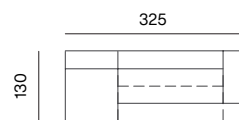

SEAT S 98 (2X), SEAT M 98 (2X), SEAT XL 65 (2X), BACKREST XL HIGH (2X)
dimensions w 390 x d 293 x h 70 cm

SEAT XL 65, BACKREST S LOW, BACKREST XL HIGH
dimensions w 228 x d 98 x h 70 cm

SEAT XL 65, BACKREST S LOW, BACKREST XL HIGH
dimensions w 228 x d 98 x h 70 cm

SEAT XL 65, BACKREST S LOW (2X), BACKREST XL HIGH
dimensions w 260 x d 98 x h 70 cm

SEAT M 98, SEAT XL 65, BACKREST S HIGH, BACKREST L LOW, BACKREST XL HIGH (OPTION B)
dimensions w 325 x d 163 x h 70 cm

SEAT M 98, SEAT XL 65, BACKREST S HIGH, BACKREST S LOW, BACKREST L LOW, BACKREST XL HIGH
dimensions w 358 x d 163 x h 70 cm

SEAT M 98, SEAT M 130, SEAT XL 65, BACKREST S HIGH, BACKREST M HIGH, BACKREST XL HIGH
dimensions w 358 x d 293 x h 70 cm

SPECIFICATIONS AND TECHNICAL DRAWING

2SEATER, SEAT S 98, BACKREST S HIGH, BACKREST M LOW
 dimensions w 325 x d 130 x h 70 cm

2SEATER, SEAT S 98, BACKREST S HIGH, BACKREST S LOW
 dimensions w 325 x d 130 x h 70 cm