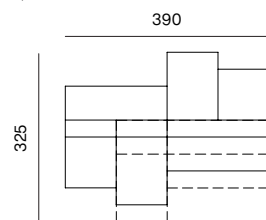

2SEATER, CHAISE LONGUE 98, SEAT S 98 (2X), SEAT M 98, SEAT XL 65, BACKREST S HIGH
dimensions w 390 x d 293 x h 70 cm
opened: w 390 x d 325 x h 70 cm