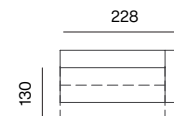

2SEATER
dimensions w 195 x d 98 x h 70 cm
opened: w 195 x d 130 x h 70 cm

2SEATER, BACKREST S LOW (OPTION A)
dimensions w 228 x d 98 x h 70 cm
opened: w 228 x d 130 x h 70 cm

2SEATER, SEAT S 98, BACKREST S HIGH
dimensions w 293 x d 130 x h 70 cm

SEAT S 98 (3X), SEAT M 98, BACKREST S HIGH (3X)
dimensions w 390 x d 130 x h 70 cm

SEAT S 98, BACKREST S HIGH, BACKREST M LOW (2X)
dimensions w 163 x d 130 x h 70 cm

SEAT S 98 (2X), BACKREST S HIGH (2X), BACKREST M LOW (2X)
dimensions w 260 x d 130 x h 70 cm

2SEATER, BACKREST S LOW (OPTION B)
dimensions w 228 x d 98 x h 70 cm
opened: w 228 x d 130 x h 70 cm

2SEATER, BACKREST S LOW (2X)
dimensions w 260 x d 98 x h 70 cm
opened: w 260 x d 130 x h 70 cm

SEAT S 98, SEAT M 98, SEAT XL 65, BACKREST S HIGH (2X), BACKREST XL HIGH
dimensions w 390 x d 163 x h 70 cm

SEAT S 98 (3X), BACKREST S HIGH (3X), BACKREST M LOW (2X)
dimensions w 358 x d 130 x h 70 cm

SEAT S 98 (3X), SEAT M 98, BACKREST S HIGH (3X), BACKREST M LOW (2X)
dimensions w 455 x d 130 x h 70 cm

SEAT XL 65, BACKREST XL HIGH
dimensions w 195 x d 98 x h 70 cm