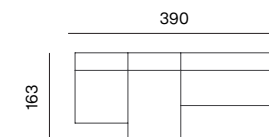

SEAT S 98, BACKREST HIGH
dimensions w 98 x d 130 x h 70 cm

SEAT S 98 (2X), BACKREST S HIGH (2X)
dimensions w 195 x d 130 x h 70 cm

SEAT S 98 (3X), BACKREST S HIGH (3X)
dimensions w 293 x d 130 x h 70 cm

SEAT S 98 (3X), SEAT M 98, BACKREST S HIGH (3X)
dimensions w 390 x d 130 x h 70 cm

SEAT S 98, BACKREST S HIGH, BACKREST M LOW (2X)
dimensions w 163 x d 130 x h 70 cm

SEAT S 98 (2X), BACKREST S HIGH (2X), BACKREST M LOW (2X)
dimensions w 260 x d 130 x h 70 cm

2SEATER, BACKREST S LOW (OPTION B)
dimensions w 228 x d 98 x h 70 cm
opened: w 228 x d 130 x h 70 cm

2SEATER, BACKREST S LOW (2X)
dimensions w 260 x d 98 x h 70 cm
opened: w 260 x d 130 x h 70 cm

SEAT S 98, SEAT M 98, SEAT XL 65, BACKREST S HIGH (2X), BACKREST XL HIGH
dimensions w 390 x d 163 x h 70 cm

SEAT S 98 (3X), BACKREST S HIGH (3X), BACKREST M LOW (2X)
dimensions w 358 x d 130 x h 70 cm

SEAT S 98 (3X), SEAT M 98, BACKREST S HIGH (3X), BACKREST M LOW (2X)
dimensions w 455 x d 130 x h 70 cm

SEAT XL 65, BACKREST XL HIGH
dimensions w 195 x d 98 x h 70 cm