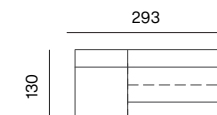

MATTRESS
dimensions w 97,5 x d 195 x h 37,5 cm

CHAISE LOUNGE 130
dimensions w 130 x d 162,5 x h 70 cm

MATTRESS
dimensions w 130 x d 195 x h 37,5 cm

SPECIFICATIONS AND TECHNICAL DRAWING

POSSIBLE COMPOSITIONS

SEAT S 98, BACKREST HIGH
dimensions w 98 x d 130 x h 70 cm

SEAT S 98 (2X), BACKREST S HIGH (2X)
dimensions w 195 x d 130 x h 70 cm

SEAT S 98 (3X), BACKREST S HIGH (3X)
dimensions w 293 x d 130 x h 70 cm

2SEATER
dimensions w 195 x d 98 x h 70 cm
opened: w 195 x d 130 x h 70 cm

2SEATER, BACKREST S LOW (OPTION A)
dimensions w 228 x d 98 x h 70 cm
opened: w 228 x d 130 x h 70 cm

2SEATER, SEAT S 98, BACKREST S HIGH
dimensions w 293 x d 130 x h 70 cm

SEAT S 98 (3X), SEAT M 98, BACKREST S HIGH (3X)
dimensions w 390 x d 130 x h 70 cm

SEAT S 98, BACKREST S HIGH, BACKREST M LOW (2X)
dimensions w 163 x d 130 x h 70 cm

SEAT S 98 (2X), BACKREST S HIGH (2X), BACKREST M LOW (2X)
dimensions w 260 x d 130 x h 70 cm