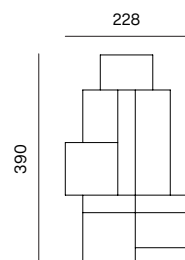

2SEATER, SEAT S 98, BACKREST S HIGH, BACKREST S LOW, BACKREST M LOW
 dimensions w 358 x d 130 x h 70 cm

2SEATER, SEAT S 98, SEAT M 98, BACKREST S HIGH (2X)
 dimensions w 390 x d 163 x h 70 cm

CHAISE LONGUE 98, SEAT S 98, SEAT XL 65, BACKREST S HIGH, BACKREST XL HIGH
 dimensions w 390 x d 163 x h 70 cm
 opened: w 390 x d 195 x h 70 cm

2SEATER, CHAISE LONGUE 98, SEAT S 98, BACKREST S HIGH
 dimensions w 390 x d 163 x h 70 cm
 opened: w 390 x d 195 x h 70 cm

2SEATER, SEAT S 98 (2X), SEAT M 98 (2X), SEAT XL 65, BACKREST XL HIGH
 dimensions w 390 x d 293 x h 70 cm

2SEATER, CHAISE LONGUE 98, SEAT S 98 (2X), SEAT M 98, SEAT XL 65, BACKREST S HIGH
 dimensions w 390 x d 293 x h 70 cm
 opened: w 390 x d 325 x h 70 cm

2SEATER (2X), SEAT S 98 (2X), SEAT M 98 (2X)
 dimensions w 390 x d 293 x h 70 cm

SEAT S 98, SEAT M 98 (3X), SEAT M 130, SEAT XL 65 (2X), BACKREST S HIGH, BACKREST M HIGH (3X)
 dimensions w 455 x d 325 x h 70 cm

SEAT S 65 (3X), SEAT S 98 (2X), BACKREST S HIGH (2X), BACKREST XL HIGH
 dimensions w 228 x d 390 x h 70 cm