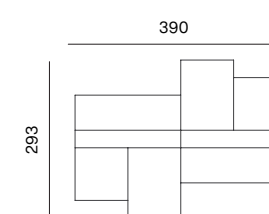

2SEATER, BACKREST S LOW (OPTION B)
dimensions w 228 x d 98 x h 70 cm
opened: w 228 x d 130 x h 70 cm

2SEATER, BACKREST S LOW (2X)
dimensions w 260 x d 98 x h 70 cm
opened: w 260 x d 130 x h 70 cm

SEAT S 98, SEAT M 98, SEAT XL 65, BACKREST S HIGH (2X), BACKREST XL HIGH
dimensions w 390 x d 163 x h 70 cm

SEAT S 98 (3X), BACKREST S HIGH (3X), BACKREST M LOW (2X)
dimensions w 358 x d 130 x h 70 cm

SEAT S 98 (3X), SEAT M 98, BACKREST S HIGH (3X), BACKREST M LOW (2X)
dimensions w 455 x d 130 x h 70 cm

SEAT XL 65, BACKREST XL HIGH
dimensions w 195 x d 98 x h 70 cm

SEAT M 98, SEAT XL 65, BACKREST S HIGH, BACKREST XL HIGH
dimensions w 293 x d 163 x h 70 cm

SEAT M 98, SEAT XL 65, BACKREST S HIGH, BACKREST L LOW, BACKREST XL HIGH (OPTION A)
dimensions w 325 x d 163 x h 70 cm

SEAT S 98 (2X), SEAT M 98 (2X), SEAT XL 65 (2X), BACKREST XL HIGH (2X)
dimensions w 390 x d 293 x h 70 cm

SEAT XL 65, BACKREST S LOW, BACKREST XL HIGH
dimensions w 228 x d 98 x h 70 cm

SEAT XL 65, BACKREST S LOW, BACKREST XL HIGH
dimensions w 228 x d 98 x h 70 cm