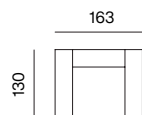

MATTRESS
dimensions w 97,5 x d 195 x h 37,5 cm

CHAISE LOUNGE 130
dimensions w 130 x d 162,5 x h 70 cm

MATTRESS
dimensions w 130 x d 195 x h 37,5 cm

SPECIFICATIONS AND TECHNICAL DRAWING

POSSIBLE COMPOSITIONS

SEAT S 98, BACKREST HIGH
dimensions w 98 x d 130 x h 70 cm

SEAT S 98 (2X), BACKREST S HIGH (2X)
dimensions w 195 x d 130 x h 70 cm

SEAT S 98 (3X), BACKREST S HIGH (3X)
dimensions w 293 x d 130 x h 70 cm

2SEATER
dimensions w 195 x d 98 x h 70 cm
opened: w 195 x d 130 x h 70 cm

2SEATER, BACKREST S LOW (OPTION A)
dimensions w 228 x d 98 x h 70 cm
opened: w 228 x d 130 x h 70 cm

2SEATER, SEAT S 98, BACKREST S HIGH
dimensions w 293 x d 130 x h 70 cm

SEAT S 98 (3X), SEAT M 98, BACKREST S HIGH (3X)
dimensions w 390 x d 130 x h 70 cm

SEAT S 98, BACKREST S HIGH, BACKREST M LOW (2X)
dimensions w 163 x d 130 x h 70 cm

SEAT S 98 (2X), BACKREST S HIGH (2X), BACKREST M LOW (2X)
dimensions w 260 x d 130 x h 70 cm