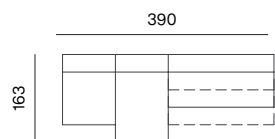

SEAT XL 65, BACKREST S LOW (2X), BACKREST XL HIGH
dimensions w 260 x d 98 x h 70 cm

SEAT M 98, SEAT XL 65, BACKREST S HIGH, BACKREST L LOW, BACKREST XL HIGH (OPTION B)
dimensions w 325 x d 163 x h 70 cm

SEAT M 98, SEAT XL 65, BACKREST S HIGH, BACKREST S LOW, BACKREST L LOW, BACKREST XL HIGH
dimensions w 358 x d 163 x h 70 cm

SEAT M 98, SEAT M 130, SEAT XL 65, BACKREST S HIGH, BACKREST M HIGH, BACKREST XL HIGH
dimensions w 358 x d 293 x h 70 cm

SPECIFICATIONS AND TECHNICAL DRAWING

2SEATER, SEAT S 98, BACKREST S HIGH, BACKREST M LOW
 dimensions w 325 x d 130 x h 70 cm

2SEATER, SEAT S 98, BACKREST S HIGH, BACKREST S LOW
 dimensions w 325 x d 130 x h 70 cm

2SEATER, SEAT S 98, BACKREST S HIGH, BACKREST S LOW, BACKREST M LOW
 dimensions w 358 x d 130 x h 70 cm

2SEATER, SEAT S 98, SEAT M 98, BACKREST S HIGH (2X)
 dimensions w 390 x d 163 x h 70 cm

CHAISE LONGUE 98, SEAT S 98, SEAT XL 65, BACKREST S HIGH, BACKREST XL HIGH
 dimensions w 390 x d 163 x h 70 cm
 opened: w 390 x d 195 x h 70 cm