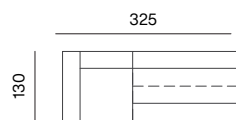

SEAT S 98 (2X), SEAT M 98 (2X), SEAT XL 65 (2X), BACKREST XL HIGH (2X)
dimensions w 390 x d 293 x h 70 cm

SEAT XL 65, BACKREST S LOW, BACKREST XL HIGH
dimensions w 228 x d 98 x h 70 cm

SEAT XL 65, BACKREST S LOW, BACKREST XL HIGH
dimensions w 228 x d 98 x h 70 cm

SEAT XL 65, BACKREST S LOW (2X), BACKREST XL HIGH
dimensions w 260 x d 98 x h 70 cm

SEAT M 98, SEAT XL 65, BACKREST S HIGH, BACKREST L LOW, BACKREST XL HIGH (OPTION B)
dimensions w 325 x d 163 x h 70 cm

SEAT M 98, SEAT XL 65, BACKREST S HIGH, BACKREST S LOW, BACKREST L LOW, BACKREST XL HIGH
dimensions w 358 x d 163 x h 70 cm

SEAT M 98, SEAT M 130, SEAT XL 65, BACKREST S HIGH, BACKREST M HIGH, BACKREST XL HIGH
dimensions w 358 x d 293 x h 70 cm

SPECIFICATIONS AND TECHNICAL DRAWING

2SEATER, SEAT S 98, BACKREST S HIGH, BACKREST M LOW
 dimensions w 325 x d 130 x h 70 cm

2SEATER, SEAT S 98, BACKREST S HIGH, BACKREST S LOW
 dimensions w 325 x d 130 x h 70 cm