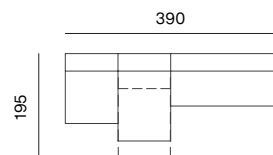

SEAT XL 65, BACKREST S LOW (2X), BACKREST XL HIGH
dimensions w 260 x d 98 x h 70 cm

SEAT M 98, SEAT XL 65, BACKREST S HIGH, BACKREST L LOW, BACKREST XL HIGH (OPTION B)
dimensions w 325 x d 163 x h 70 cm

SEAT M 98, SEAT XL 65, BACKREST S HIGH, BACKREST S LOW, BACKREST L LOW, BACKREST XL HIGH
dimensions w 358 x d 163 x h 70 cm

SEAT M 98, SEAT M 130, SEAT XL 65, BACKREST S HIGH, BACKREST M HIGH, BACKREST XL HIGH
dimensions w 358 x d 293 x h 70 cm

SPECIFICATIONS AND TECHNICAL DRAWING

2SEATER, SEAT S 98, BACKREST S HIGH, BACKREST M LOW
 dimensions w 325 x d 130 x h 70 cm

2SEATER, SEAT S 98, BACKREST S HIGH, BACKREST S LOW
 dimensions w 325 x d 130 x h 70 cm

2SEATER, SEAT S 98, BACKREST S HIGH, BACKREST S LOW, BACKREST M LOW
 dimensions w 358 x d 130 x h 70 cm

2SEATER, SEAT S 98, SEAT M 98, BACKREST S HIGH (2X)
 dimensions w 390 x d 163 x h 70 cm

CHAISE LONGUE 98, SEAT S 98, SEAT XL 65, BACKREST S HIGH, BACKREST XL HIGH
 dimensions w 390 x d 163 x h 70 cm
 opened: w 390 x d 195 x h 70 cm