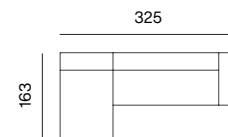

SEAT M 98, SEAT XL 65, BACKREST S HIGH, BACKREST XL HIGH
dimensions w 293 x d 163 x h 70 cm

SEAT M 98, SEAT XL 65, BACKREST S HIGH, BACKREST L LOW, BACKREST XL HIGH (OPTION A)
dimensions w 325 x d 163 x h 70 cm

SEAT S 98 (2X), SEAT M 98 (2X), SEAT XL 65 (2X), BACKREST XL HIGH (2X)
dimensions w 390 x d 293 x h 70 cm

SEAT XL 65, BACKREST S LOW, BACKREST XL HIGH
dimensions w 228 x d 98 x h 70 cm

SEAT XL 65, BACKREST S LOW, BACKREST XL HIGH
dimensions w 228 x d 98 x h 70 cm

SEAT XL 65, BACKREST S LOW (2X), BACKREST XL HIGH
dimensions w 260 x d 98 x h 70 cm

SEAT M 98, SEAT XL 65, BACKREST S HIGH, BACKREST L LOW, BACKREST XL HIGH (OPTION B)
dimensions w 325 x d 163 x h 70 cm

SEAT M 98, SEAT XL 65, BACKREST S HIGH, BACKREST S LOW, BACKREST L LOW, BACKREST XL HIGH
dimensions w 358 x d 163 x h 70 cm

SEAT M 98, SEAT M 130, SEAT XL 65, BACKREST S HIGH, BACKREST M HIGH, BACKREST XL HIGH
dimensions w 358 x d 293 x h 70 cm