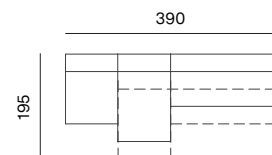

SEAT M 98, SEAT XL 65, BACKREST S HIGH, BACKREST S LOW, BACKREST L LOW, BACKREST XL HIGH
dimensions w 358 x d 163 x h 70 cm

SEAT M 98, SEAT M 130, SEAT XL 65, BACKREST S HIGH, BACKREST M HIGH, BACKREST XL HIGH
dimensions w 358 x d 293 x h 70 cm

SPECIFICATIONS AND TECHNICAL DRAWING

2SEATER, SEAT S 98, BACKREST S HIGH, BACKREST M LOW
 dimensions w 325 x d 130 x h 70 cm

2SEATER, SEAT S 98, BACKREST S HIGH, BACKREST S LOW
 dimensions w 325 x d 130 x h 70 cm

2SEATER, SEAT S 98, BACKREST S HIGH, BACKREST S LOW, BACKREST M LOW
 dimensions w 358 x d 130 x h 70 cm

2SEATER, SEAT S 98, SEAT M 98, BACKREST S HIGH (2X)
 dimensions w 390 x d 163 x h 70 cm

CHAISE LONGUE 98, SEAT S 98, SEAT XL 65, BACKREST S HIGH, BACKREST XL HIGH
 dimensions w 390 x d 163 x h 70 cm
 opened: w 390 x d 195 x h 70 cm

2SEATER, CHAISE LONGUE 98, SEAT S 98, BACKREST S HIGH
 dimensions w 390 x d 163 x h 70 cm
 opened: w 390 x d 195 x h 70 cm

2SEATER, SEAT S 98 (2X), SEAT M 98 (2X), SEAT XL 65, BACKREST XL HIGH
 dimensions w 390 x d 293 x h 70 cm