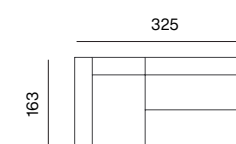

2SEATER, BACKREST S LOW (OPTION B)
dimensions w 228 x d 98 x h 70 cm
opened: w 228 x d 130 x h 70 cm

2SEATER, BACKREST S LOW (2X)
dimensions w 260 x d 98 x h 70 cm
opened: w 260 x d 130 x h 70 cm

SEAT S 98, SEAT M 98, SEAT XL 65, BACKREST S HIGH (2X), BACKREST XL HIGH
dimensions w 390 x d 163 x h 70 cm

SEAT S 98 (3X), BACKREST S HIGH (3X), BACKREST M LOW (2X)
dimensions w 358 x d 130 x h 70 cm

SEAT S 98 (3X), SEAT M 98, BACKREST S HIGH (3X), BACKREST M LOW (2X)
dimensions w 455 x d 130 x h 70 cm

SEAT XL 65, BACKREST XL HIGH
dimensions w 195 x d 98 x h 70 cm

SEAT M 98, SEAT XL 65, BACKREST S HIGH, BACKREST XL HIGH
dimensions w 293 x d 163 x h 70 cm

SEAT M 98, SEAT XL 65, BACKREST S HIGH, BACKREST L LOW, BACKREST XL HIGH (OPTION A)
dimensions w 325 x d 163 x h 70 cm

SEAT S 98 (2X), SEAT M 98 (2X), SEAT XL 65 (2X), BACKREST XL HIGH (2X)
dimensions w 390 x d 293 x h 70 cm

SEAT XL 65, BACKREST S LOW, BACKREST XL HIGH
dimensions w 228 x d 98 x h 70 cm

SEAT XL 65, BACKREST S LOW, BACKREST XL HIGH
dimensions w 228 x d 98 x h 70 cm