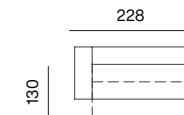

MATTRESS
dimensions w 97,5 x d 195 x h 37,5 cm

CHAISE LOUNGE 130
dimensions w 130 x d 162,5 x h 70 cm

MATTRESS
dimensions w 130 x d 195 x h 37,5 cm

SPECIFICATIONS AND TECHNICAL DRAWING

POSSIBLE COMPOSITIONS

SEAT S 98, BACKREST HIGH
dimensions w 98 x d 130 x h 70 cm

SEAT S 98 (2X), BACKREST S HIGH (2X)
dimensions w 195 x d 130 x h 70 cm

SEAT S 98 (3X), BACKREST S HIGH (3X)
dimensions w 293 x d 130 x h 70 cm

2SEATER
dimensions w 195 x d 98 x h 70 cm
opened: w 195 x d 130 x h 70 cm

2SEATER, BACKREST S LOW (OPTION A)
dimensions w 228 x d 98 x h 70 cm
opened: w 228 x d 130 x h 70 cm

2SEATER, SEAT S 98, BACKREST S HIGH
dimensions w 293 x d 130 x h 70 cm

SEAT S 98 (3X), SEAT M 98, BACKREST S HIGH (3X)
dimensions w 390 x d 130 x h 70 cm

SEAT S 98, BACKREST S HIGH, BACKREST M LOW (2X)
dimensions w 163 x d 130 x h 70 cm

SEAT S 98 (2X), BACKREST S HIGH (2X), BACKREST M LOW (2X)
dimensions w 260 x d 130 x h 70 cm