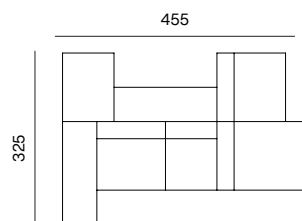

2SEATER, SEAT S 98, BACKREST S HIGH, BACKREST S LOW, BACKREST M LOW
 dimensions w 358 x d 130 x h 70 cm

2SEATER, SEAT S 98, SEAT M 98, BACKREST S HIGH (2X)
 dimensions w 390 x d 163 x h 70 cm

CHAISE LONGUE 98, SEAT S 98, SEAT XL 65, BACKREST S HIGH, BACKREST XL HIGH
 dimensions w 390 x d 163 x h 70 cm
 opened: w 390 x d 195 x h 70 cm

2SEATER, CHAISE LONGUE 98, SEAT S 98, BACKREST S HIGH
 dimensions w 390 x d 163 x h 70 cm
 opened: w 390 x d 195 x h 70 cm

2SEATER, SEAT S 98 (2X), SEAT M 98 (2X), SEAT XL 65, BACKREST XL HIGH
 dimensions w 390 x d 293 x h 70 cm

2SEATER, CHAISE LONGUE 98, SEAT S 98 (2X), SEAT M 98, SEAT XL 65, BACKREST S HIGH
 dimensions w 390 x d 293 x h 70 cm
 opened: w 390 x d 325 x h 70 cm

2SEATER (2X), SEAT S 98 (2X), SEAT M 98 (2X)
 dimensions w 390 x d 293 x h 70 cm

SEAT S 98, SEAT M 98 (3X), SEAT M 130, SEAT XL 65 (2X), BACKREST S HIGH, BACKREST M HIGH (3X)
 dimensions w 455 x d 325 x h 70 cm

SEAT S 65 (3X), SEAT S 98 (2X), BACKREST S HIGH (2X), BACKREST XL HIGH
 dimensions w 228 x d 390 x h 70 cm