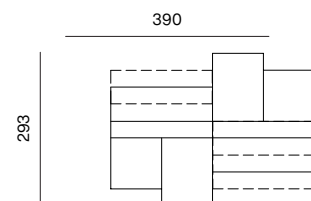

2SEATER, SEAT S 98, BACKREST S HIGH, BACKREST S LOW, BACKREST M LOW
 dimensions w 358 x d 130 x h 70 cm

2SEATER, SEAT S 98, SEAT M 98, BACKREST S HIGH (2X)
 dimensions w 390 x d 163 x h 70 cm

CHAISE LONGUE 98, SEAT S 98, SEAT XL 65, BACKREST S HIGH, BACKREST XL HIGH
 dimensions w 390 x d 163 x h 70 cm
 opened: w 390 x d 195 x h 70 cm

2SEATER, CHAISE LONGUE 98, SEAT S 98, BACKREST S HIGH
 dimensions w 390 x d 163 x h 70 cm
 opened: w 390 x d 195 x h 70 cm

2SEATER, SEAT S 98 (2X), SEAT M 98 (2X), SEAT XL 65, BACKREST XL HIGH
 dimensions w 390 x d 293 x h 70 cm

2SEATER, CHAISE LONGUE 98, SEAT S 98 (2X), SEAT M 98, SEAT XL 65, BACKREST S HIGH
 dimensions w 390 x d 293 x h 70 cm
 opened: w 390 x d 325 x h 70 cm

2SEATER (2X), SEAT S 98 (2X), SEAT M 98 (2X)
 dimensions w 390 x d 293 x h 70 cm

SEAT S 98, SEAT M 98 (3X), SEAT M 130, SEAT XL 65 (2X), BACKREST S HIGH, BACKREST M HIGH (3X)
 dimensions w 455 x d 325 x h 70 cm

SEAT S 65 (3X), SEAT S 98 (2X), BACKREST S HIGH (2X), BACKREST XL HIGH
 dimensions w 228 x d 390 x h 70 cm