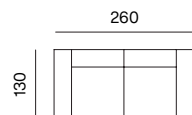

MATTRESS
dimensions w 97,5 x d 195 x h 37,5 cm

CHAISE LOUNGE 130
dimensions w 130 x d 162,5 x h 70 cm

MATTRESS
dimensions w 130 x d 195 x h 37,5 cm

SPECIFICATIONS AND TECHNICAL DRAWING

POSSIBLE COMPOSITIONS

SEAT S 98, BACKREST HIGH
dimensions w 98 x d 130 x h 70 cm

SEAT S 98 (2X), BACKREST S HIGH (2X)
dimensions w 195 x d 130 x h 70 cm

SEAT S 98 (3X), BACKREST S HIGH (3X)
dimensions w 293 x d 130 x h 70 cm

2SEATER
dimensions w 195 x d 98 x h 70 cm
opened: w 195 x d 130 x h 70 cm

2SEATER, BACKREST S LOW (OPTION A)
dimensions w 228 x d 98 x h 70 cm
opened: w 228 x d 130 x h 70 cm

2SEATER, SEAT S 98, BACKREST S HIGH
dimensions w 293 x d 130 x h 70 cm

SEAT S 98 (3X), SEAT M 98, BACKREST S HIGH (3X)
dimensions w 390 x d 130 x h 70 cm

SEAT S 98, BACKREST S HIGH, BACKREST M LOW (2X)
dimensions w 163 x d 130 x h 70 cm

SEAT S 98 (2X), BACKREST S HIGH (2X), BACKREST M LOW (2X)
dimensions w 260 x d 130 x h 70 cm