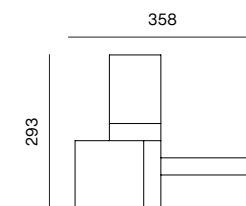

SEAT M 98, SEAT XL 65, BACKREST S HIGH, BACKREST XL HIGH
dimensions w 293 x d 163 x h 70 cm

SEAT M 98, SEAT XL 65, BACKREST S HIGH, BACKREST L LOW, BACKREST XL HIGH (OPTION A)
dimensions w 325 x d 163 x h 70 cm

SEAT S 98 (2X), SEAT M 98 (2X), SEAT XL 65 (2X), BACKREST XL HIGH (2X)
dimensions w 390 x d 293 x h 70 cm

SEAT XL 65, BACKREST S LOW, BACKREST XL HIGH
dimensions w 228 x d 98 x h 70 cm

SEAT XL 65, BACKREST S LOW, BACKREST XL HIGH
dimensions w 228 x d 98 x h 70 cm

SEAT XL 65, BACKREST S LOW (2X), BACKREST XL HIGH
dimensions w 260 x d 98 x h 70 cm

SEAT M 98, SEAT XL 65, BACKREST S HIGH, BACKREST L LOW, BACKREST XL HIGH (OPTION B)
dimensions w 325 x d 163 x h 70 cm

SEAT M 98, SEAT XL 65, BACKREST S HIGH, BACKREST S LOW, BACKREST L LOW, BACKREST XL HIGH
dimensions w 358 x d 163 x h 70 cm

SEAT M 98, SEAT M 130, SEAT XL 65, BACKREST S HIGH, BACKREST M HIGH, BACKREST XL HIGH
dimensions w 358 x d 293 x h 70 cm