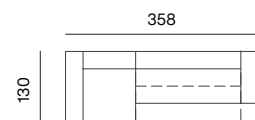

SEAT M 98, SEAT XL 65, BACKREST S HIGH, BACKREST S LOW, BACKREST L LOW, BACKREST XL HIGH
dimensions w 358 x d 163 x h 70 cm

SEAT M 98, SEAT M 130, SEAT XL 65, BACKREST S HIGH, BACKREST M HIGH, BACKREST XL HIGH
dimensions w 358 x d 293 x h 70 cm

SPECIFICATIONS AND TECHNICAL DRAWING

2SEATER, SEAT S 98, BACKREST S HIGH, BACKREST M LOW
 dimensions w 325 x d 130 x h 70 cm

2SEATER, SEAT S 98, BACKREST S HIGH, BACKREST S LOW
 dimensions w 325 x d 130 x h 70 cm

2SEATER, SEAT S 98, BACKREST S HIGH, BACKREST S LOW, BACKREST M LOW
 dimensions w 358 x d 130 x h 70 cm

2SEATER, SEAT S 98, SEAT M 98, BACKREST S HIGH (2X)
 dimensions w 390 x d 163 x h 70 cm

CHAISE LONGUE 98, SEAT S 98, SEAT XL 65, BACKREST S HIGH, BACKREST XL HIGH
 dimensions w 390 x d 163 x h 70 cm
 opened: w 390 x d 195 x h 70 cm