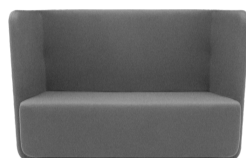

Product Information

Last update: 3. June 2022

**SOFT
LINE**

BASKET

BASKET Chair Low
Art. no.: 2-578

BASKET Chair High
Art. no.: 2-579

BASKET Swivel Chair Low
Art. no.: 2-365

BASKET Swivel Chair High
Art. no.: 2-330

BASKET Sofa Low
Art. no.: 2-580

BASKET Sofa High
Art. no.: 2-581

BASKET Pouf

Description:

Colourful beach baskets Inspired by functional beach baskets, BASKET is designed as an integrated modular system with two different back heights. This allows you to customize and design your seating just the way you like it. The intelligent sofa is a great setting for an intimate and cosy time alone – or with friends, family or colleagues. The BASKET armchair comes with a swivel or fixed base. The BASKET poufs can be used as a footrest or a side table.

Year of design: 2011

Function:

Both the chair and the sofa can be ordered with two different back heights 97 cm and with an extra top that has the back height 97 x 127 cm.

Sales Arguments:

Colourful beach baskets.

Inspired by colourful beach baskets and integrated in a modular system that allows two different height adjustments for the back, BASKET lets you arrange your seating just as you like. This intelligently designed sofa provides a great setting for an intimate and cosy time alone or with friends, family or colleagues. BASKET is an all-around concept suited to both work and private spaces.