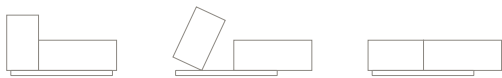

NEVADA 3P

DESIGN: BUSK + HERTZOG

Simply stylish.

NEVADA 3-P is a comfy, flexible sofa that is easy to turn into a double bed. The design is clean and stylish and the size is perfect if you have limited space. You can also combine it with other modules in the NEVADA range and design your own elegant piece of furniture.

3P Sofa

L 200 D 107 H 60/75 SH 35 cm

Bed: 75/130 x 200 cm