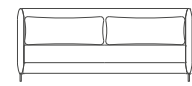

METRO
page 88