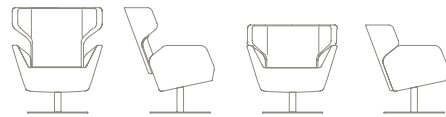

A chair to suit any mood.

COSY is a lounge chair with a unique twist: You can use it as a low lounge chair or turn it into a cosy wing chair by lifting the back to a higher position. The high backrest creates a very intimate chair, and the low backrest has an open and social feel. COSY will suit any mood you are in.