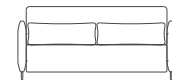

CORD
page 136