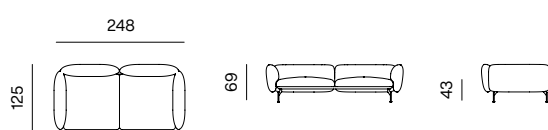

ARMCHAIR
dimensions w 113 x d 100 x h 69 cm

ARMCHAIR 138
dimensions w 138 x d 100 x h 69 cm

2SEATER SOFA
dimensions w 198 x d 100 x h 69 cm

2.5SEATER SOFA
dimensions w 248 x d 100 x h 69 cm

2.5SEATER SOFA DEEP, ARMRESTS 110
dimensions w 248 x d 125 x h 69 cm

2.5SEATER SOFA DEEP, ARMRESTS 85
dimensions w 248 x d 125 x h 69 cm

3SEATER SOFA
dimensions w 283 x d 100 x h 69 cm

POUF
dimensions w 87 x d 83 x h 43 cm

POUF 110
dimensions w 112 x d 83 x h 43 cm

CHAISE LONGUE + ARMREST 110 (L/R)
dimensions w 100 x d 185 x h 69 cm

CHAISE LONGUE + ARMREST 110 (L/R)
dimensions w 100 x d 160 x h 69 cm

CHAISE LONGUE 125 + ARMREST 110 (L/R)
dimensions w 125 x d 185 x h 69 cm

CHAISE LONGUE 125 + ARMREST 110 (L/R)
dimensions w 125 x d 160 x h 69 cm

2SEATER + ARMREST (L/R)
dimensions w 185 x d 100 x h 69 cm

2.5SEATER + ARMREST (L/R)
dimensions w 235 x d 100 x h 69 cm

2.5SEATER DEEP + ARMREST 85 (L/R)
dimensions w 235 x d 125 x h 69 cm

2.5SEATER DEEP + ARMREST 110 (L/R)
dimensions w 235 x d 125 x h 69 cm