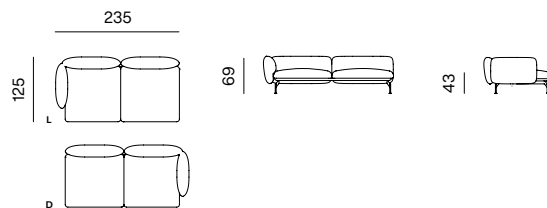

CHAISE LONGUE + ARMREST 110 (L/R)
dimensions w 100 x d 160 x h 69 cm

CHAISE LONGUE 125 + ARMREST 110 (L/R)
dimensions w 125 x d 185 x h 69 cm

CHAISE LONGUE 125 + ARMREST 110 (L/R)
dimensions w 125 x d 160 x h 69 cm

SPECIFICATIONS AND TECHNICAL DRAWING

1SEATER
dimensions w 87 x d 100 x h 69 cm

1SEATER + ARMREST 110 (L/R)
dimensions w 100 x d 100 x h 69 cm

1.5SEATER
dimensions w 112 x d 100 x h 69 cm

1.5SEATER + ARMREST (L/R)
dimensions w 125 x d 100 x h 69 cm

2SEATER + ARMREST (L/R)
dimensions w 185 x d 100 x h 69 cm

2.5SEATER + ARMREST (L/R)
dimensions w 235 x d 100 x h 69 cm

2.5SEATER DEEP + ARMREST 85 (L/R)
dimensions w 235 x d 125 x h 69 cm

2.5SEATER DEEP + ARMREST 110 (L/R)
dimensions w 235 x d 125 x h 69 cm

3SEATER + ARMREST (L/R)
dimensions w 270 x d 100 x h 69 cm

CONNECTOR
w 45 x d 12,5 cm