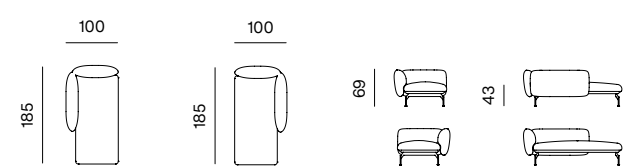

ARMCHAIR
dimensions w 113 x d 100 x h 69 cm

ARMCHAIR 138
dimensions w 138 x d 100 x h 69 cm

2SEATER SOFA
dimensions w 198 x d 100 x h 69 cm

2.5SEATER SOFA
dimensions w 248 x d 100 x h 69 cm

2.5SEATER SOFA DEEP, ARMRESTS 110
dimensions w 248 x d 125 x h 69 cm

2.5SEATER SOFA DEEP, ARMRESTS 85
dimensions w 248 x d 125 x h 69 cm

3SEATER SOFA
dimensions w 283 x d 100 x h 69 cm

POUF
dimensions w 87 x d 83 x h 43 cm

POUF 110
dimensions w 112 x d 83 x h 43 cm

CHAISE LONGUE + ARMREST 110 (L/R)
dimensions w 100 x d 185 x h 69 cm

CHAISE LONGUE + ARMREST 110 (L/R)
dimensions w 100 x d 160 x h 69 cm

CHAISE LONGUE 125 + ARMREST 110 (L/R)
dimensions w 125 x d 185 x h 69 cm

CHAISE LONGUE 125 + ARMREST 110 (L/R)
dimensions w 125 x d 160 x h 69 cm

SPECIFICATIONS AND TECHNICAL DRAWING

1SEATER
dimensions w 87 x d 100 x h 69 cm

1SEATER + ARMREST 110 (L/R)
dimensions w 100 x d 100 x h 69 cm

1.5SEATER
dimensions w 112 x d 100 x h 69 cm

1.5SEATER + ARMREST (L/R)
dimensions w 125 x d 100 x h 69 cm