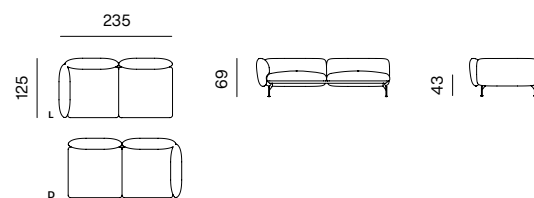

CHAISE LONGUE + ARMREST 110 (L/R)
dimensions w 100 x d 160 x h 69 cm

CHAISE LONGUE 125 + ARMREST 110 (L/R)
dimensions w 125 x d 185 x h 69 cm

CHAISE LONGUE 125 + ARMREST 110 (L/R)
dimensions w 125 x d 160 x h 69 cm

SPECIFICATIONS AND TECHNICAL DRAWING

1SEATER
dimensions w 87 x d 100 x h 69 cm

1SEATER + ARMREST 110 (L/R)
dimensions w 100 x d 100 x h 69 cm

1.5SEATER
dimensions w 112 x d 100 x h 69 cm

1.5SEATER + ARMREST (L/R)
dimensions w 125 x d 100 x h 69 cm

2SEATER + ARMREST (L/R)
dimensions w 185 x d 100 x h 69 cm

2.5SEATER + ARMREST (L/R)
dimensions w 235 x d 100 x h 69 cm

2.5SEATER DEEP + ARMREST 85 (L/R)
dimensions w 235 x d 125 x h 69 cm

2.5SEATER DEEP + ARMREST 110 (L/R)
dimensions w 235 x d 125 x h 69 cm

3SEATER + ARMREST (L/R)
dimensions w 270 x d 100 x h 69 cm

CONNECTOR
w 45 x d 12,5 cm