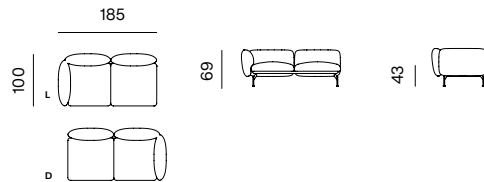

ARMCHAIR
dimensions w 113 x d 100 x h 69 cm

ARMCHAIR 138
dimensions w 138 x d 100 x h 69 cm

2SEATER SOFA
dimensions w 198 x d 100 x h 69 cm

2.5SEATER SOFA
dimensions w 248 x d 100 x h 69 cm

2.5SEATER SOFA DEEP, ARMRESTS 110
dimensions w 248 x d 125 x h 69 cm

CHAISE LONGUE + ARMREST 110 (L/R)
dimensions w 100 x d 160 x h 69 cm

CHAISE LONGUE 125 + ARMREST 110 (L/R)
dimensions w 125 x d 185 x h 69 cm

CHAISE LONGUE 125 + ARMREST 110 (L/R)
dimensions w 125 x d 160 x h 69 cm

SPECIFICATIONS AND TECHNICAL DRAWING

1SEATER
dimensions w 87 x d 100 x h 69 cm

1SEATER + ARMREST 110 (L/R)
dimensions w 100 x d 100 x h 69 cm

1.5SEATER
dimensions w 112 x d 100 x h 69 cm

1.5SEATER + ARMREST (L/R)
dimensions w 125 x d 100 x h 69 cm

2SEATER + ARMREST (L/R)
dimensions w 185 x d 100 x h 69 cm

2.5SEATER + ARMREST (L/R)
dimensions w 235 x d 100 x h 69 cm

2.5SEATER DEEP + ARMREST 85 (L/R)
dimensions w 235 x d 125 x h 69 cm

2.5SEATER DEEP + ARMREST 110 (L/R)
dimensions w 235 x d 125 x h 69 cm