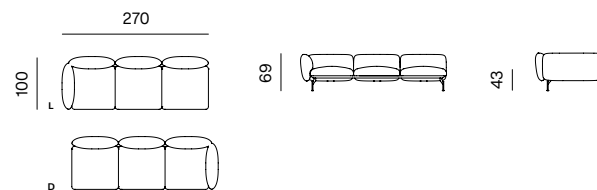

CHAISE LONGUE + ARMREST 110 (L/R)
dimensions w 100 x d 160 x h 69 cm

CHAISE LONGUE 125 + ARMREST 110 (L/R)
dimensions w 125 x d 185 x h 69 cm

CHAISE LONGUE 125 + ARMREST 110 (L/R)
dimensions w 125 x d 160 x h 69 cm

SPECIFICATIONS AND TECHNICAL DRAWING

1SEATER
dimensions w 87 x d 100 x h 69 cm

1SEATER + ARMREST 110 (L/R)
dimensions w 100 x d 100 x h 69 cm

1.5SEATER
dimensions w 112 x d 100 x h 69 cm

1.5SEATER + ARMREST (L/R)
dimensions w 125 x d 100 x h 69 cm

2SEATER + ARMREST (L/R)
dimensions w 185 x d 100 x h 69 cm

2.5SEATER + ARMREST (L/R)
dimensions w 235 x d 100 x h 69 cm

2.5SEATER DEEP + ARMREST 85 (L/R)
dimensions w 235 x d 125 x h 69 cm

2.5SEATER DEEP + ARMREST 110 (L/R)
dimensions w 235 x d 125 x h 69 cm

3SEATER + ARMREST (L/R)
dimensions w 270 x d 100 x h 69 cm

CONNECTOR
w 45 x d 12,5 cm