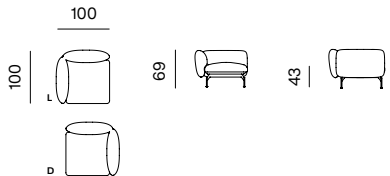

2.5SEATER SOFA DEEP, ARMRESTS 85
dimensions w 248 x d 125 x h 69 cm

3SEATER SOFA
dimensions w 283 x d 100 x h 69 cm

POUF
dimensions w 87 x d 83 x h 43 cm

POUF 110
dimensions w 112 x d 83 x h 43 cm

CHAISE LONGUE + ARMREST 110 (L/R)
dimensions w 100 x d 185 x h 69 cm

CHAISE LONGUE + ARMREST 110 (L/R)
dimensions w 100 x d 160 x h 69 cm

CHAISE LONGUE 125 + ARMREST 110 (L/R)
dimensions w 125 x d 185 x h 69 cm

CHAISE LONGUE 125 + ARMREST 110 (L/R)
dimensions w 125 x d 160 x h 69 cm

SPECIFICATIONS AND TECHNICAL DRAWING

1SEATER
dimensions w 87 x d 100 x h 69 cm

1SEATER + ARMREST 110 (L/R)
dimensions w 100 x d 100 x h 69 cm

1.5SEATER
dimensions w 112 x d 100 x h 69 cm

1.5SEATER + ARMREST (L/R)
dimensions w 125 x d 100 x h 69 cm

2SEATER + ARMREST (L/R)
dimensions w 185 x d 100 x h 69 cm

2.5SEATER + ARMREST (L/R)
dimensions w 235 x d 100 x h 69 cm

2.5SEATER DEEP + ARMREST 85 (L/R)
dimensions w 235 x d 125 x h 69 cm

2.5SEATER DEEP + ARMREST 110 (L/R)
dimensions w 235 x d 125 x h 69 cm