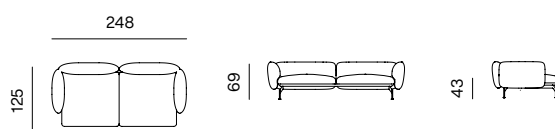

ARMCHAIR
dimensions w 113 x d 100 x h 69 cm

ARMCHAIR 138
dimensions w 138 x d 100 x h 69 cm

2SEATER SOFA
dimensions w 198 x d 100 x h 69 cm

2.5SEATER SOFA
dimensions w 248 x d 100 x h 69 cm

2.5SEATER SOFA DEEP, ARMRESTS 110
dimensions w 248 x d 125 x h 69 cm

2.5SEATER SOFA DEEP, ARMRESTS 85
dimensions w 248 x d 125 x h 69 cm

3SEATER SOFA
dimensions w 283 x d 100 x h 69 cm

POUF
dimensions w 87 x d 83 x h 43 cm

POUF 110
dimensions w 112 x d 83 x h 43 cm

CHAISE LONGUE + ARMREST 110 (L/R)
dimensions w 100 x d 185 x h 69 cm

CHAISE LONGUE + ARMREST 110 (L/R)
dimensions w 100 x d 160 x h 69 cm

CHAISE LONGUE 125 + ARMREST 110 (L/R)
dimensions w 125 x d 185 x h 69 cm

CHAISE LONGUE 125 + ARMREST 110 (L/R)
dimensions w 125 x d 160 x h 69 cm

2SEATER + ARMREST (L/R)
dimensions w 185 x d 100 x h 69 cm

2.5SEATER + ARMREST (L/R)
dimensions w 235 x d 100 x h 69 cm

2.5SEATER DEEP + ARMREST 85 (L/R)
dimensions w 235 x d 125 x h 69 cm

2.5SEATER DEEP + ARMREST 110 (L/R)
dimensions w 235 x d 125 x h 69 cm