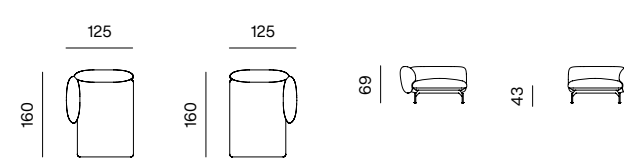

ARMCHAIR
dimensions w 113 x d 100 x h 69 cm

ARMCHAIR 138
dimensions w 138 x d 100 x h 69 cm

2SEATER SOFA
dimensions w 198 x d 100 x h 69 cm

2.5SEATER SOFA
dimensions w 248 x d 100 x h 69 cm

2.5SEATER SOFA DEEP, ARMRESTS 110
dimensions w 248 x d 125 x h 69 cm

2.5SEATER SOFA DEEP, ARMRESTS 85
dimensions w 248 x d 125 x h 69 cm

3SEATER SOFA
dimensions w 283 x d 100 x h 69 cm

POUF
dimensions w 87 x d 83 x h 43 cm

POUF 110
dimensions w 112 x d 83 x h 43 cm

CHAISE LONGUE + ARMREST 110 (L/R)
dimensions w 100 x d 185 x h 69 cm

CHAISE LONGUE + ARMREST 110 (L/R)
dimensions w 100 x d 160 x h 69 cm

CHAISE LONGUE 125 + ARMREST 110 (L/R)
dimensions w 125 x d 185 x h 69 cm

CHAISE LONGUE 125 + ARMREST 110 (L/R)
dimensions w 125 x d 160 x h 69 cm

SPECIFICATIONS AND TECHNICAL DRAWING

1SEATER
dimensions w 87 x d 100 x h 69 cm

1SEATER + ARMREST 110 (L/R)
dimensions w 100 x d 100 x h 69 cm

1.5SEATER
dimensions w 112 x d 100 x h 69 cm

1.5SEATER + ARMREST (L/R)
dimensions w 125 x d 100 x h 69 cm