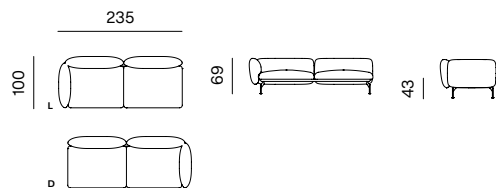

ARMCHAIR
dimensions w 113 x d 100 x h 69 cm

ARMCHAIR 138
dimensions w 138 x d 100 x h 69 cm

2SEATER SOFA
dimensions w 198 x d 100 x h 69 cm

2.5SEATER SOFA
dimensions w 248 x d 100 x h 69 cm

2.5SEATER SOFA DEEP, ARMRESTS 110
dimensions w 248 x d 125 x h 69 cm

CHAISE LONGUE + ARMREST 110 (L/R)
dimensions w 100 x d 160 x h 69 cm

CHAISE LONGUE 125 + ARMREST 110 (L/R)
dimensions w 125 x d 185 x h 69 cm

CHAISE LONGUE 125 + ARMREST 110 (L/R)
dimensions w 125 x d 160 x h 69 cm

SPECIFICATIONS AND TECHNICAL DRAWING

1SEATER
dimensions w 87 x d 100 x h 69 cm

1SEATER + ARMREST 110 (L/R)
dimensions w 100 x d 100 x h 69 cm

1.5SEATER
dimensions w 112 x d 100 x h 69 cm

1.5SEATER + ARMREST (L/R)
dimensions w 125 x d 100 x h 69 cm

2SEATER + ARMREST (L/R)
dimensions w 185 x d 100 x h 69 cm

2.5SEATER + ARMREST (L/R)
dimensions w 235 x d 100 x h 69 cm

2.5SEATER DEEP + ARMREST 85 (L/R)
dimensions w 235 x d 125 x h 69 cm

2.5SEATER DEEP + ARMREST 110 (L/R)
dimensions w 235 x d 125 x h 69 cm