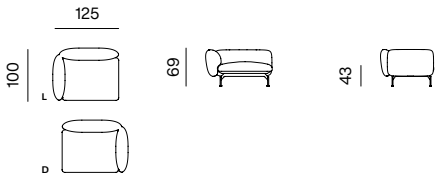

ARMCHAIR
dimensions w 113 x d 100 x h 69 cm

ARMCHAIR 138
dimensions w 138 x d 100 x h 69 cm

2SEATER SOFA
dimensions w 198 x d 100 x h 69 cm

2.5SEATER SOFA
dimensions w 248 x d 100 x h 69 cm

2.5SEATER SOFA DEEP, ARMRESTS 110
dimensions w 248 x d 125 x h 69 cm

CHAISE LONGUE + ARMREST 110 (L/R)
dimensions w 100 x d 160 x h 69 cm

CHAISE LONGUE 125 + ARMREST 110 (L/R)
dimensions w 125 x d 185 x h 69 cm

CHAISE LONGUE 125 + ARMREST 110 (L/R)
dimensions w 125 x d 160 x h 69 cm

SPECIFICATIONS AND TECHNICAL DRAWING

1SEATER
dimensions w 87 x d 100 x h 69 cm

1SEATER + ARMREST 110 (L/R)
dimensions w 100 x d 100 x h 69 cm

1.5SEATER
dimensions w 112 x d 100 x h 69 cm

1.5SEATER + ARMREST (L/R)
dimensions w 125 x d 100 x h 69 cm

2SEATER + ARMREST (L/R)
dimensions w 185 x d 100 x h 69 cm

2.5SEATER + ARMREST (L/R)
dimensions w 235 x d 100 x h 69 cm

2.5SEATER DEEP + ARMREST 85 (L/R)
dimensions w 235 x d 125 x h 69 cm

2.5SEATER DEEP + ARMREST 110 (L/R)
dimensions w 235 x d 125 x h 69 cm