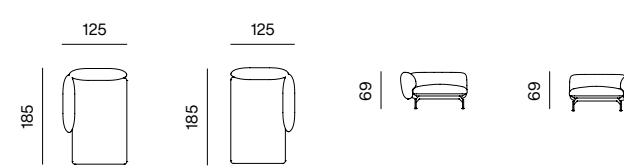

ARMCHAIR
dimensions w 113 x d 100 x h 69 cm

ARMCHAIR 138
dimensions w 138 x d 100 x h 69 cm

2SEATER SOFA
dimensions w 198 x d 100 x h 69 cm

2.5SEATER SOFA
dimensions w 248 x d 100 x h 69 cm

2.5SEATER SOFA DEEP, ARMRESTS 110
dimensions w 248 x d 125 x h 69 cm

2.5SEATER SOFA DEEP, ARMRESTS 85
dimensions w 248 x d 125 x h 69 cm

3SEATER SOFA
dimensions w 283 x d 100 x h 69 cm

POUF
dimensions w 87 x d 83 x h 43 cm

POUF 110
dimensions w 112 x d 83 x h 43 cm

CHAISE LONGUE + ARMREST 110 (L/R)
dimensions w 100 x d 185 x h 69 cm

CHAISE LONGUE + ARMREST 110 (L/R)
dimensions w 100 x d 160 x h 69 cm

CHAISE LONGUE 125 + ARMREST 110 (L/R)
dimensions w 125 x d 185 x h 69 cm

CHAISE LONGUE 125 + ARMREST 110 (L/R)
dimensions w 125 x d 160 x h 69 cm

SPECIFICATIONS AND TECHNICAL DRAWING

1SEATER
dimensions w 87 x d 100 x h 69 cm

1SEATER + ARMREST 110 (L/R)
dimensions w 100 x d 100 x h 69 cm

1.5SEATER
dimensions w 112 x d 100 x h 69 cm

1.5SEATER + ARMREST (L/R)
dimensions w 125 x d 100 x h 69 cm