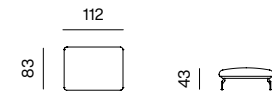

ARMCHAIR
dimensions w 113 x d 100 x h 69 cm

ARMCHAIR 138
dimensions w 138 x d 100 x h 69 cm

2SEATER SOFA
dimensions w 198 x d 100 x h 69 cm

2.5SEATER SOFA
dimensions w 248 x d 100 x h 69 cm

2.5SEATER SOFA DEEP, ARMRESTS 110
dimensions w 248 x d 125 x h 69 cm

2.5SEATER SOFA DEEP, ARMRESTS 85
dimensions w 248 x d 125 x h 69 cm

3SEATER SOFA
dimensions w 283 x d 100 x h 69 cm

POUF
dimensions w 87 x d 83 x h 43 cm

POUF 110
dimensions w 112 x d 83 x h 43 cm

CHAISE LONGUE + ARMREST 110 (L/R)
dimensions w 100 x d 185 x h 69 cm

CHAISE LONGUE + ARMREST 110 (L/R)
dimensions w 100 x d 160 x h 69 cm

CHAISE LONGUE 125 + ARMREST 110 (L/R)
dimensions w 125 x d 185 x h 69 cm

CHAISE LONGUE 125 + ARMREST 110 (L/R)
dimensions w 125 x d 160 x h 69 cm

SPECIFICATIONS AND TECHNICAL DRAWING

1SEATER
dimensions w 87 x d 100 x h 69 cm

1SEATER + ARMREST 110 (L/R)
dimensions w 100 x d 100 x h 69 cm

1.5SEATER
dimensions w 112 x d 100 x h 69 cm

1.5SEATER + ARMREST (L/R)
dimensions w 125 x d 100 x h 69 cm