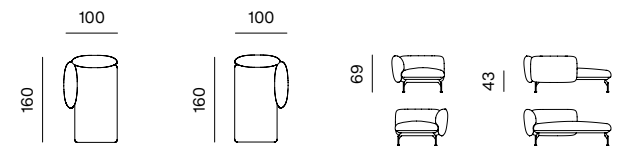

ARMCHAIR
dimensions w 113 x d 100 x h 69 cm

ARMCHAIR 138
dimensions w 138 x d 100 x h 69 cm

2SEATER SOFA
dimensions w 198 x d 100 x h 69 cm

2.5SEATER SOFA
dimensions w 248 x d 100 x h 69 cm

2.5SEATER SOFA DEEP, ARMRESTS 110
dimensions w 248 x d 125 x h 69 cm

2.5SEATER SOFA DEEP, ARMRESTS 85
dimensions w 248 x d 125 x h 69 cm

3SEATER SOFA
dimensions w 283 x d 100 x h 69 cm

POUF
dimensions w 87 x d 83 x h 43 cm

POUF 110
dimensions w 112 x d 83 x h 43 cm

CHAISE LONGUE + ARMREST 110 (L/R)
dimensions w 100 x d 185 x h 69 cm

CHAISE LONGUE + ARMREST 110 (L/R)
dimensions w 100 x d 160 x h 69 cm

CHAISE LONGUE 125 + ARMREST 110 (L/R)
dimensions w 125 x d 185 x h 69 cm

CHAISE LONGUE 125 + ARMREST 110 (L/R)
dimensions w 125 x d 160 x h 69 cm

SPECIFICATIONS AND TECHNICAL DRAWING

1SEATER
dimensions w 87 x d 100 x h 69 cm

1SEATER + ARMREST 110 (L/R)
dimensions w 100 x d 100 x h 69 cm

1.5SEATER
dimensions w 112 x d 100 x h 69 cm

1.5SEATER + ARMREST (L/R)
dimensions w 125 x d 100 x h 69 cm