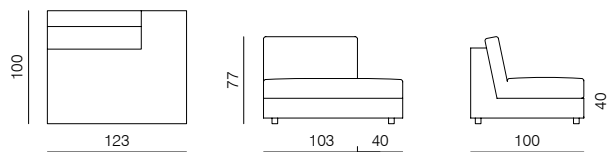

**1SEATER 103**  
dimensions 103 × 100 × 77 cm

**1SEATER 83**  
dimensions 83 × 100 × 77 cm

**1SEATER WITH ARMRESTS 103**  
dimensions 120 × 100 × 77 cm

**1SEATER WITH ARMRESTS 83**  
dimensions 100 × 100 × 77 cm

**1SEATER EXTENDED 103**  
dimensions 143 × 100 × 77 cm

**1SEATER EXTENDED 83**  
dimensions 123 × 100 × 77 cm

**POUF**  
dimensions 103 × 83 × 40 cm

**ARMCHAIR**  
dimensions 100 × 90 × 77 cm

SPECIFICATIONS AND TECHNICAL DRAWING

**CHAISE LONGUE 103**

dimensions 120 x 170 x 77 cm

**CHAISE LONGUE 83**

dimensions 100 x 170 x 77 cm

**2SEATER**

dimensions 166 x 90 x 77 cm

**CORNER**

dimensions 100 x 100 x 77 cm

**2.5SEATER**

dimensions 200 x 100 x 77 cm

**CORNER EXTENDED 203**

dimensions 203 x 100 x 77 cm

**3SEATER**

dimensions 240 x 100 x 77 cm

**CORNER EXTENDED 183**

dimensions 183 x 100 x 77 cm