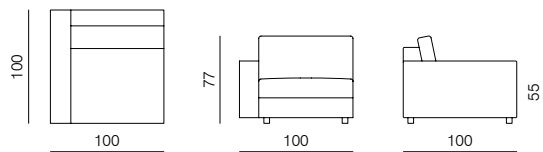

**1SEATER 103**  
dimensions 103 × 100 × 77 cm

**1SEATER 83**  
dimensions 83 × 100 × 77 cm

**1SEATER WITH ARMRESTS 103**  
dimensions 120 × 100 × 77 cm

**1SEATER WITH ARMRESTS 83**  
dimensions 100 × 100 × 77 cm

**1SEATER EXTENDED 103**  
dimensions 143 × 100 × 77 cm

**1SEATER EXTENDED 83**  
dimensions 123 × 100 × 77 cm

**POUF**  
dimensions 103 × 83 × 40 cm

**ARMCHAIR**  
dimensions 100 × 90 × 77 cm

SPECIFICATIONS AND TECHNICAL DRAWING

**CHAISE LONGUE 103**

dimensions 120 x 170 x 77 cm

**CHAISE LONGUE 83**

dimensions 100 x 170 x 77 cm

**2SEATER**

dimensions 166 x 90 x 77 cm

**CORNER**

dimensions 100 x 100 x 77 cm

**2.5SEATER**

dimensions 200 x 100 x 77 cm

**CORNER EXTENDED 203**

dimensions 203 x 100 x 77 cm

**3SEATER**

dimensions 240 x 100 x 77 cm

**CORNER EXTENDED 183**

dimensions 183 x 100 x 77 cm