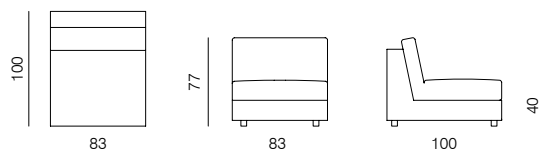

**1SEATER 103**  
dimensions 103 × 100 × 77 cm

**1SEATER 83**  
dimensions 83 × 100 × 77 cm

**1SEATER WITH ARMRESTS 103**  
dimensions 120 × 100 × 77 cm

**1SEATER WITH ARMRESTS 83**  
dimensions 100 × 100 × 77 cm

**1SEATER EXTENDED 103**  
dimensions 143 × 100 × 77 cm

**1SEATER EXTENDED 83**  
dimensions 123 × 100 × 77 cm

**POUF**  
dimensions 103 × 83 × 40 cm

**ARMCHAIR**  
dimensions 100 × 90 × 77 cm

SPECIFICATIONS AND TECHNICAL DRAWING

**CHAISE LONGUE 103**

dimensions 120 x 170 x 77 cm

**CHAISE LONGUE 83**

dimensions 100 x 170 x 77 cm

**2SEATER**

dimensions 166 x 90 x 77 cm

**CORNER**

dimensions 100 x 100 x 77 cm

**2.5SEATER**

dimensions 200 x 100 x 77 cm

**CORNER EXTENDED 203**

dimensions 203 x 100 x 77 cm

**3SEATER**

dimensions 240 x 100 x 77 cm

**CORNER EXTENDED 183**

dimensions 183 x 100 x 77 cm