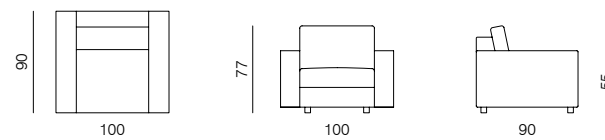

**1SEATER 103**  
dimensions 103 × 100 × 77 cm

**1SEATER 83**  
dimensions 83 × 100 × 77 cm

**1SEATER WITH ARMRESTS 103**  
dimensions 120 × 100 × 77 cm

**1SEATER WITH ARMRESTS 83**  
dimensions 100 × 100 × 77 cm

**1SEATER EXTENDED 103**  
dimensions 143 × 100 × 77 cm

**1SEATER EXTENDED 83**  
dimensions 123 × 100 × 77 cm

**POUF**  
dimensions 103 × 83 × 40 cm

**ARMCHAIR**  
dimensions 100 × 90 × 77 cm

SPECIFICATIONS AND TECHNICAL DRAWING

**CHAISE LONGUE 103**

dimensions 120 x 170 x 77 cm

**CHAISE LONGUE 83**

dimensions 100 x 170 x 77 cm

**2SEATER**

dimensions 166 x 90 x 77 cm

**CORNER**

dimensions 100 x 100 x 77 cm

**2.5SEATER**

dimensions 200 x 100 x 77 cm

**CORNER EXTENDED 203**

dimensions 203 x 100 x 77 cm

**3SEATER**

dimensions 240 x 100 x 77 cm

**CORNER EXTENDED 183**

dimensions 183 x 100 x 77 cm