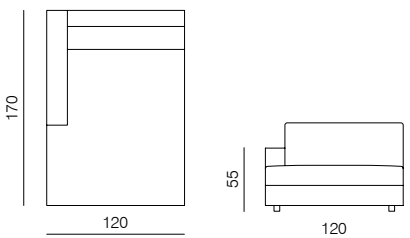

**1SEATER 103**  
dimensions 103 × 100 × 77 cm

**1SEATER 83**  
dimensions 83 × 100 × 77 cm

**1SEATER WITH ARMRESTS 103**  
dimensions 120 × 100 × 77 cm

**1SEATER WITH ARMRESTS 83**  
dimensions 100 × 100 × 77 cm

**1SEATER EXTENDED 103**  
dimensions 143 × 100 × 77 cm

**1SEATER EXTENDED 83**  
dimensions 123 × 100 × 77 cm

**POUF**  
dimensions 103 × 83 × 40 cm

**ARMCHAIR**  
dimensions 100 × 90 × 77 cm

SPECIFICATIONS AND TECHNICAL DRAWING

**CHAISE LONGUE 103**

dimensions 120 x 170 x 77 cm

**CHAISE LONGUE 83**

dimensions 100 x 170 x 77 cm

**2SEATER**

dimensions 166 x 90 x 77 cm

**CORNER**

dimensions 100 x 100 x 77 cm

**2.5SEATER**

dimensions 200 x 100 x 77 cm

**CORNER EXTENDED 203**

dimensions 203 x 100 x 77 cm

**3SEATER**

dimensions 240 x 100 x 77 cm

**CORNER EXTENDED 183**

dimensions 183 x 100 x 77 cm