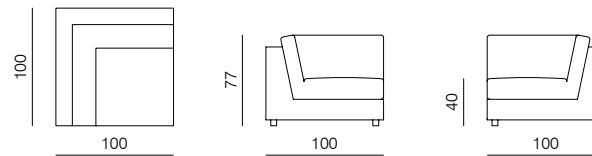

**1SEATER 103**  
dimensions 103 × 100 × 77 cm

**1SEATER 83**  
dimensions 83 × 100 × 77 cm

**1SEATER WITH ARMRESTS 103**  
dimensions 120 × 100 × 77 cm

**1SEATER WITH ARMRESTS 83**  
dimensions 100 × 100 × 77 cm

**1SEATER EXTENDED 103**  
dimensions 143 × 100 × 77 cm

**1SEATER EXTENDED 83**  
dimensions 123 × 100 × 77 cm

**POUF**  
dimensions 103 × 83 × 40 cm

**ARMCHAIR**  
dimensions 100 × 90 × 77 cm

SPECIFICATIONS AND TECHNICAL DRAWING

**CHAISE LONGUE 103**

dimensions 120 x 170 x 77 cm

**CHAISE LONGUE 83**

dimensions 100 x 170 x 77 cm

**2SEATER**

dimensions 166 x 90 x 77 cm

**CORNER**

dimensions 100 x 100 x 77 cm

**2.5SEATER**

dimensions 200 x 100 x 77 cm

**CORNER EXTENDED 203**

dimensions 203 x 100 x 77 cm

**3SEATER**

dimensions 240 x 100 x 77 cm

**CORNER EXTENDED 183**

dimensions 183 x 100 x 77 cm