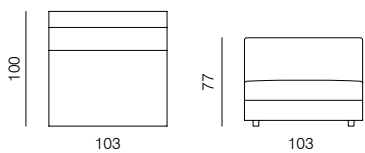

**1SEATER 103**  
dimensions 103 × 100 × 77 cm

**1SEATER 83**  
dimensions 83 × 100 × 77 cm

**1SEATER WITH ARMRESTS 103**  
dimensions 120 × 100 × 77 cm

**1SEATER WITH ARMRESTS 83**  
dimensions 100 × 100 × 77 cm

**1SEATER EXTENDED 103**  
dimensions 143 × 100 × 77 cm

**1SEATER EXTENDED 83**  
dimensions 123 × 100 × 77 cm

**POUF**  
dimensions 103 × 83 × 40 cm

**ARMCHAIR**  
dimensions 100 × 90 × 77 cm

SPECIFICATIONS AND TECHNICAL DRAWING

**CHAISE LONGUE 103**

dimensions 120 x 170 x 77 cm

**CHAISE LONGUE 83**

dimensions 100 x 170 x 77 cm

**2SEATER**

dimensions 166 x 90 x 77 cm

**CORNER**

dimensions 100 x 100 x 77 cm

**2.5SEATER**

dimensions 200 x 100 x 77 cm

**CORNER EXTENDED 203**

dimensions 203 x 100 x 77 cm

**3SEATER**

dimensions 240 x 100 x 77 cm

**CORNER EXTENDED 183**

dimensions 183 x 100 x 77 cm