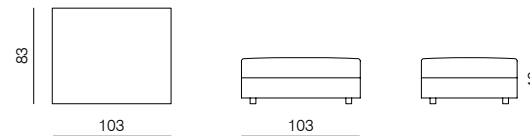

**1SEATER 103**  
dimensions 103 × 100 × 77 cm

**1SEATER 83**  
dimensions 83 × 100 × 77 cm

**1SEATER WITH ARMRESTS 103**  
dimensions 120 × 100 × 77 cm

**1SEATER WITH ARMRESTS 83**  
dimensions 100 × 100 × 77 cm

**1SEATER EXTENDED 103**  
dimensions 143 × 100 × 77 cm

**1SEATER EXTENDED 83**  
dimensions 123 × 100 × 77 cm

**POUF**  
dimensions 103 × 83 × 40 cm

**ARMCHAIR**  
dimensions 100 × 90 × 77 cm

SPECIFICATIONS AND TECHNICAL DRAWING

**CHAISE LONGUE 103**

dimensions 120 x 170 x 77 cm

**CHAISE LONGUE 83**

dimensions 100 x 170 x 77 cm

**2SEATER**

dimensions 166 x 90 x 77 cm

**CORNER**

dimensions 100 x 100 x 77 cm

**2.5SEATER**

dimensions 200 x 100 x 77 cm

**CORNER EXTENDED 203**

dimensions 203 x 100 x 77 cm

**3SEATER**

dimensions 240 x 100 x 77 cm

**CORNER EXTENDED 183**

dimensions 183 x 100 x 77 cm