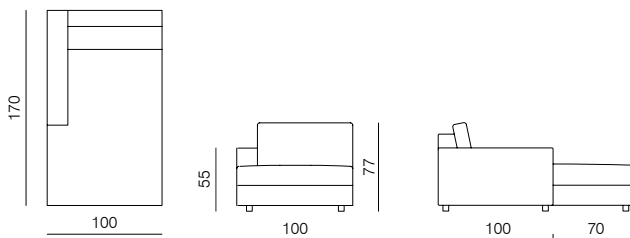

**1SEATER 103**  
dimensions 103 × 100 × 77 cm

**1SEATER 83**  
dimensions 83 × 100 × 77 cm

**1SEATER WITH ARMRESTS 103**  
dimensions 120 × 100 × 77 cm

**1SEATER WITH ARMRESTS 83**  
dimensions 100 × 100 × 77 cm

**1SEATER EXTENDED 103**  
dimensions 143 × 100 × 77 cm

**1SEATER EXTENDED 83**  
dimensions 123 × 100 × 77 cm

**POUF**  
dimensions 103 × 83 × 40 cm

**ARMCHAIR**  
dimensions 100 × 90 × 77 cm

SPECIFICATIONS AND TECHNICAL DRAWING

**CHAISE LONGUE 103**

dimensions 120 x 170 x 77 cm

**CHAISE LONGUE 83**

dimensions 100 x 170 x 77 cm

**2SEATER**

dimensions 166 x 90 x 77 cm

**CORNER**

dimensions 100 x 100 x 77 cm

**2.5SEATER**

dimensions 200 x 100 x 77 cm

**CORNER EXTENDED 203**

dimensions 203 x 100 x 77 cm

**3SEATER**

dimensions 240 x 100 x 77 cm

**CORNER EXTENDED 183**

dimensions 183 x 100 x 77 cm