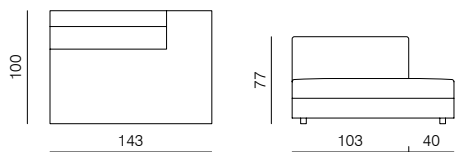

**1SEATER 103**  
dimensions 103 × 100 × 77 cm

**1SEATER 83**  
dimensions 83 × 100 × 77 cm

**1SEATER WITH ARMRESTS 103**  
dimensions 120 × 100 × 77 cm

**1SEATER WITH ARMRESTS 83**  
dimensions 100 × 100 × 77 cm

**1SEATER EXTENDED 103**  
dimensions 143 × 100 × 77 cm

**1SEATER EXTENDED 83**  
dimensions 123 × 100 × 77 cm

**POUF**  
dimensions 103 × 83 × 40 cm

**ARMCHAIR**  
dimensions 100 × 90 × 77 cm

SPECIFICATIONS AND TECHNICAL DRAWING

**CHAISE LONGUE 103**

dimensions 120 x 170 x 77 cm

**CHAISE LONGUE 83**

dimensions 100 x 170 x 77 cm

**2SEATER**

dimensions 166 x 90 x 77 cm

**CORNER**

dimensions 100 x 100 x 77 cm

**2.5SEATER**

dimensions 200 x 100 x 77 cm

**CORNER EXTENDED 203**

dimensions 203 x 100 x 77 cm

**3SEATER**

dimensions 240 x 100 x 77 cm

**CORNER EXTENDED 183**

dimensions 183 x 100 x 77 cm