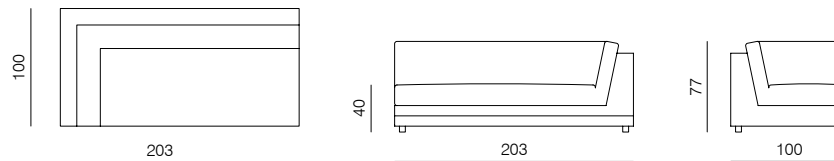

**1SEATER 103**  
dimensions 103 × 100 × 77 cm

**1SEATER 83**  
dimensions 83 × 100 × 77 cm

**1SEATER WITH ARMRESTS 103**  
dimensions 120 × 100 × 77 cm

**1SEATER WITH ARMRESTS 83**  
dimensions 100 × 100 × 77 cm

**1SEATER EXTENDED 103**  
dimensions 143 × 100 × 77 cm

**1SEATER EXTENDED 83**  
dimensions 123 × 100 × 77 cm

**POUF**  
dimensions 103 × 83 × 40 cm

**ARMCHAIR**  
dimensions 100 × 90 × 77 cm

SPECIFICATIONS AND TECHNICAL DRAWING

**CHAISE LONGUE 103**

dimensions 120 x 170 x 77 cm

**CHAISE LONGUE 83**

dimensions 100 x 170 x 77 cm

**2SEATER**

dimensions 166 x 90 x 77 cm

**CORNER**

dimensions 100 x 100 x 77 cm

**2.5SEATER**

dimensions 200 x 100 x 77 cm

**CORNER EXTENDED 203**

dimensions 203 x 100 x 77 cm

**3SEATER**

dimensions 240 x 100 x 77 cm

**CORNER EXTENDED 183**

dimensions 183 x 100 x 77 cm