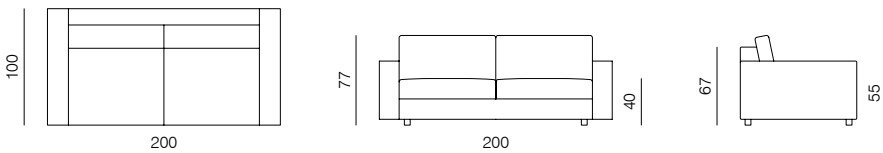

**1SEATER 103**  
dimensions 103 × 100 × 77 cm

**1SEATER 83**  
dimensions 83 × 100 × 77 cm

**1SEATER WITH ARMRESTS 103**  
dimensions 120 × 100 × 77 cm

**1SEATER WITH ARMRESTS 83**  
dimensions 100 × 100 × 77 cm

**1SEATER EXTENDED 103**  
dimensions 143 × 100 × 77 cm

**1SEATER EXTENDED 83**  
dimensions 123 × 100 × 77 cm

**POUF**  
dimensions 103 × 83 × 40 cm

**ARMCHAIR**  
dimensions 100 × 90 × 77 cm

SPECIFICATIONS AND TECHNICAL DRAWING

**CHAISE LONGUE 103**

dimensions 120 x 170 x 77 cm

**CHAISE LONGUE 83**

dimensions 100 x 170 x 77 cm

**2SEATER**

dimensions 166 x 90 x 77 cm

**CORNER**

dimensions 100 x 100 x 77 cm

**2.5SEATER**

dimensions 200 x 100 x 77 cm

**CORNER EXTENDED 203**

dimensions 203 x 100 x 77 cm

**3SEATER**

dimensions 240 x 100 x 77 cm

**CORNER EXTENDED 183**

dimensions 183 x 100 x 77 cm