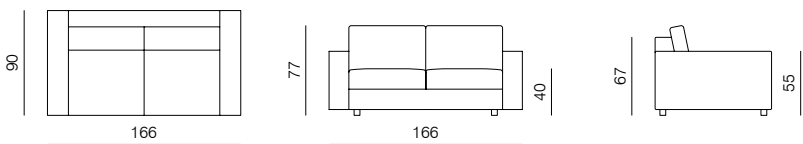

**1SEATER 103**  
dimensions 103 × 100 × 77 cm

**1SEATER 83**  
dimensions 83 × 100 × 77 cm

**1SEATER WITH ARMRESTS 103**  
dimensions 120 × 100 × 77 cm

**1SEATER WITH ARMRESTS 83**  
dimensions 100 × 100 × 77 cm

**1SEATER EXTENDED 103**  
dimensions 143 × 100 × 77 cm

**1SEATER EXTENDED 83**  
dimensions 123 × 100 × 77 cm

**POUF**  
dimensions 103 × 83 × 40 cm

**ARMCHAIR**  
dimensions 100 × 90 × 77 cm

SPECIFICATIONS AND TECHNICAL DRAWING

**CHAISE LONGUE 103**

dimensions 120 x 170 x 77 cm

**CHAISE LONGUE 83**

dimensions 100 x 170 x 77 cm

**2SEATER**

dimensions 166 x 90 x 77 cm

**CORNER**

dimensions 100 x 100 x 77 cm

**2.5SEATER**

dimensions 200 x 100 x 77 cm

**CORNER EXTENDED 203**

dimensions 203 x 100 x 77 cm

**3SEATER**

dimensions 240 x 100 x 77 cm

**CORNER EXTENDED 183**

dimensions 183 x 100 x 77 cm