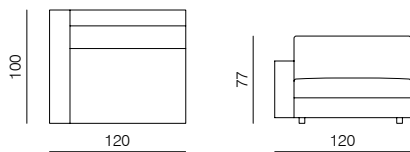

**1SEATER 103**  
dimensions 103 × 100 × 77 cm

**1SEATER 83**  
dimensions 83 × 100 × 77 cm

**1SEATER WITH ARMRESTS 103**  
dimensions 120 × 100 × 77 cm

**1SEATER WITH ARMRESTS 83**  
dimensions 100 × 100 × 77 cm

**1SEATER EXTENDED 103**  
dimensions 143 × 100 × 77 cm

**1SEATER EXTENDED 83**  
dimensions 123 × 100 × 77 cm

**POUF**  
dimensions 103 × 83 × 40 cm

**ARMCHAIR**  
dimensions 100 × 90 × 77 cm

SPECIFICATIONS AND TECHNICAL DRAWING

**CHAISE LONGUE 103**

dimensions 120 x 170 x 77 cm

**CHAISE LONGUE 83**

dimensions 100 x 170 x 77 cm

**2SEATER**

dimensions 166 x 90 x 77 cm

**CORNER**

dimensions 100 x 100 x 77 cm

**2.5SEATER**

dimensions 200 x 100 x 77 cm

**CORNER EXTENDED 203**

dimensions 203 x 100 x 77 cm

**3SEATER**

dimensions 240 x 100 x 77 cm

**CORNER EXTENDED 183**

dimensions 183 x 100 x 77 cm