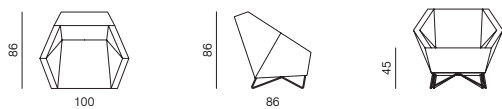

jgl 

SPECIFICATIONS AND TECHNICAL DRAWING

STRUCTURE	solid wood, plywood
SUSPENSION	wave springs
SEAT & BACKREST	HR foam, polyester wadding
BASE	metal + powder coated RAL 9005
UPHOLSTERY	fabric / leather

PRODUCT INFORMATION WEBSITE**2SEATER SOFA**
dimensions 160 x 86 x 86 cm**ARMCHAIR**
dimensions 100 x 86 x 86 cm**POUF**
dimensions 85 x 75 x 42 cm