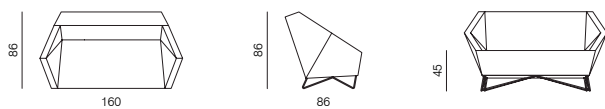

3angle collection

PRODUCT SHEET

prostorja

3angle collection

by GRUPA

3angle collection consists of a sofa, an armchair and a pouf. They will completely change your perspective on sofas starting from the ergonomic shape of the armrests folded in the middle, which imitate the line of a human hand in the sitting position. The accentuated crystal form of 3angle is softened with comfortable padding, creating a perfect combination of a character form and softness necessary for sitting comfort. 3angle is an excellent choice for your business lounges, and at the same time a true refuge for informal and relaxed sitting.

jgl 

SPECIFICATIONS AND TECHNICAL DRAWING

STRUCTURE	solid wood, plywood
SUSPENSION	wave springs
SEAT & BACKREST	HR foam, polyester wadding
BASE	metal + powder coated RAL 9005
UPHOLSTERY	fabric / leather

PRODUCT INFORMATION WEBSITE**2SEATER SOFA**
dimensions 160 x 86 x 86 cm**ARMCHAIR**
dimensions 100 x 86 x 86 cm**POUF**
dimensions 85 x 75 x 42 cm