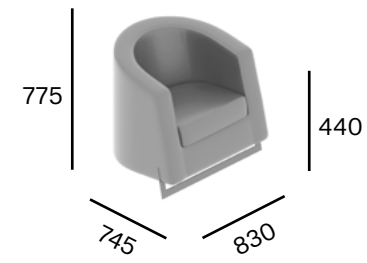

Noble

NOBLE
Fotel
Armchair