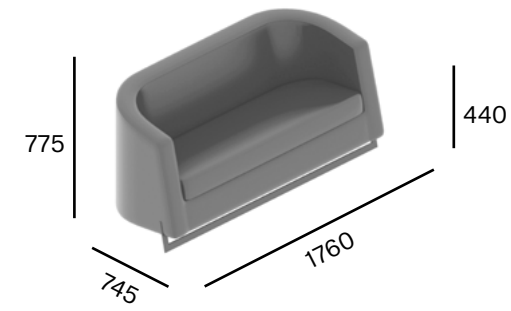

NOBLE
Sofa
Sofa